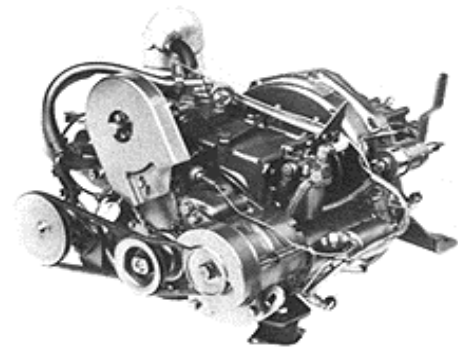

YSE-8

Yanmar Europe Marine Engine

Gaskets/Washers/O-rings

1	704214-01990	Gasket Set (Head Gasket Not Included)
1	104264-01330	Head Gasket
2	104200-01490	Sump Gasket
1	104211-01410	Side Cover Gasket
1	104200-11310	Bonnet Gasket
1	104211-12100	Inlet Manifold Gasket
1	104211-13200	Exhaust Manifold Gasket
1	N/A	Exhaust Elbow Gasket
2	101204-11452	Packing, Pre-Combustion Chamber
1	103854-11490	Insulator, Chamber, Heating
1	103338-32570	Oil Pump O-ring
2	105215-01300	O-Ring - Cylinder Liner
1	104200-02220	Crankshaft Seal (Flywheel End)
1	104211-02020	Brg Cap Gasket (Flywheel End)
1	24423-304208	Crankshaft Seal/Timing Cover