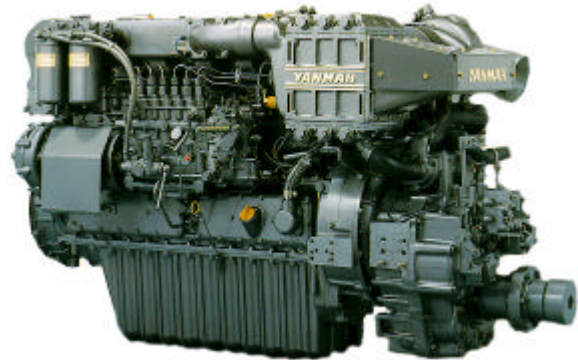

6CX-ETE Marine Engine

<u>0.25mm</u>	<u>0.50mm</u>
127695-02250	127695-02260
N/A	N/A
127695-23350	127695-23360
N/A	N/A
N/A	N/A
N/A	N/A
N/A	N/A
<u>0.25mm</u>	<u>0.50mm</u>
N/A	N/A
N/A	N/A
N/A	N/A

Filters.

1	127695-18530	Air Filter
2	127695-35150	Oil Strainer
2	127695-55630	Fuelt Filter
2	127695-34050	Dipstick
2	25132-004250	V-Belt

Cooling /Sea Water

1	127695-42010	Sea Water Pump Assy
1	128620-42200	Impeller
1	127695-42080	Water Pump Shaft
1	128610-42191	Gasket
2	24101-063044	Shaft Bearings
1	128620-42060	Mechanical Seal
1	24423-203508	Lip Seal
1	127675-43000	Fresh Water Pump Assy
1	127675-43120	Freash Water Pump Gask

Cooling Hoses, Thermostat, Anodes

1	123682-48601	Thermostat
1	123682-48570	Thermostat Seal
1	24341-000560	Thermostat O-Ring
2	24321-000600	Thermostat O-Ring
1	Refer P/Book	Cooling Hoses
8	27210-200370	Anode, Oil & Air Cooler
4	27210-200370	Anode, Exhaust Manifold
1	127675-13500	Exhaust Elbow