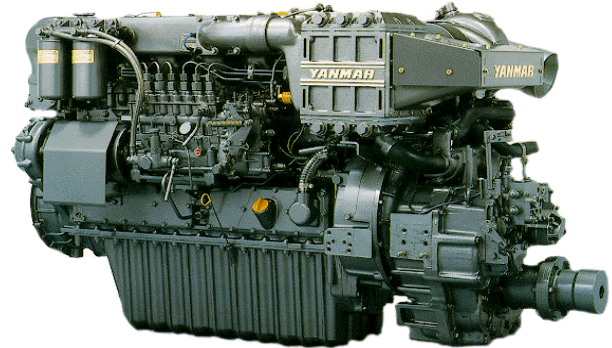

6CX-ETE Marine Engine

0.25mm

0.50mm

127695-02250	127695-02260
N/A	N/A
127695-23350	127695-23360
N/A	N/A
N/A	N/A
N/A	N/A
N/A	N/A

0.25mm

0.50mm

N/A	N/A
N/A	N/A
N/A	N/A

Filters,

1	127695-18530	Air Filter
2	127695-35150	Oil Filter (FF)
1	119187-35500	Oil Filter (BP)
2	127695-55630	Fuell Filter
1	127695-34050	Dipstick
2	25132-004250	V-Belt

Cooling /Sea Water

1	127695-42010	Sea Water Pump Assy
1	128620-42200	Impeller
1	127695-42080	Water Pump Shaft
1	128610-42190	Gasket
2	24101-063044	Shaft Bearings
1	128620-42060	Mechanical Seal
1	24423-203508	Lip Seal
1	127675-43000	Fresh Water Pump Assy
1	127675-43120	Freash Water Pump Gasket

Cooling Hoses, Thermostat, Anodes

1	123682-48601	Thermostat
1	123682-48570	Thermostat Seal
1	24341-000560	Thermostat O-Ring
2	24321-000600	Thermostat O-Ring
1	Refer P/Book	Cooling Hoses
8	27210-200370	Anode, Oil & Air Cooler
4	27210-200370	Anode, Exhaust Manifold
1	Refer P/Book	Exhaust Elbow