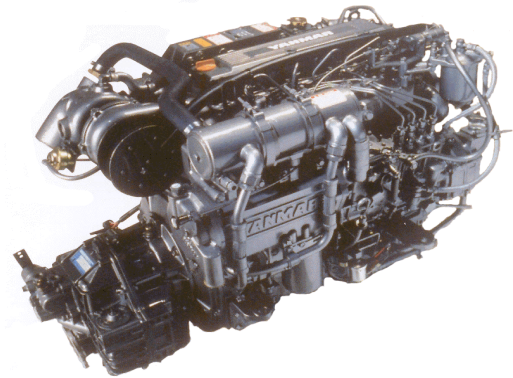

4LH-TE

Yanmar Marine Engine

4LH Marine Engine

Gaskets/Washers/O-rings

1	N/A	Gasket Set
1	Refer P/Book	Head Gasket
1	977770-01212	Sump Gasket (Liquid)
1	977770-01212	Timing Cover Gasket (Liquid)
1	119100-11320	Bonnet Gasket
1	119100-12112	Inlet Manifold Gasket
1	119101-13200	Exhaust Manifold Gasket
1	119171-13510	Exhaust Elbow Gasket
4	119625-11870	Protector, Nozzle
4	129137-11880	Seat, Nozzle
1	119000-32020	Oil Pump Gasket
1	124411-01780	Crankshaft Seal (Flywheel End)
1	977770-01212	Brg Cap Gasket (Flywheel End) (Liquid)
1	121850-01800	Crankshaft Seal/Timing Cover