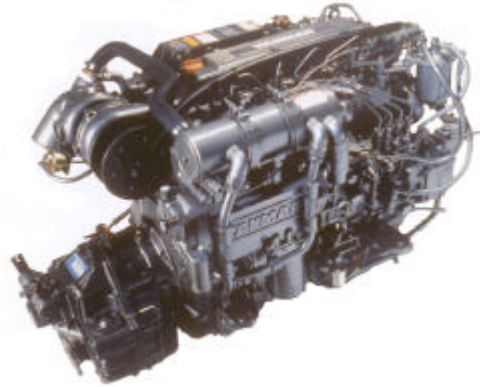

4LH-STE

Yanmar Marine Engine

4LH Marine Engine

Gaskets/Washers/O-rings

1	N/A	Gasket Set
1	Refer P/Book	Head Gasket
1	977770-01212	Sump Gasket (Liquid)
1	977770-01212	Timing Cover Gasket (Liquid)
1	119100-11320	Bonnet Gasket
1	119100-12112	Inlet Manifold Gasket
1	119174-13201	Exhaust Manifold Gasket
1	119171-13510	Exhaust Elbow Gasket
4	N/A	Protector, Nozzle
4	N/A	Seat, Nozzle
1	119000-32020	Oil Pump Gasket
1	124411-01780	Crankshaft Seal (Flywheel End)
1	977770-01212	Brg Cap Gasket (Flywheel End)
1	121850-01800	Crankshaft Seal/Timing Cover

Bearings

5	719000-02800	Main Bearing Std
2	719000-02930	Main Thrust Bearing
4	719174-23600	B/E Bearing Std
4	N/A	Piston Pin Bush
1	119000-02410	Camshaft Bush

0.25mm

719000-02870	N/A
N/A	N/A
719000-23610	N/A
N/A	N/A
N/A	N/A