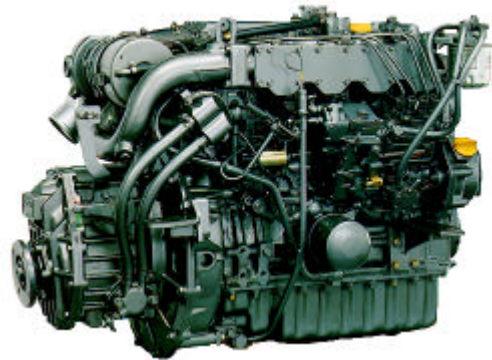

4JH3-HTE

Yanmar Europe Marine Engine

Gaskets/Washers/O-rings

1	N/A	Gasket Set
1	129693-01330	Head Gasket
1	129470-01750	Sump Gasket
2	Refer P/Book	Timing Cover Gasket
1	129550-11310	Bonnet Gasket
1	129470-12130	Inlet Manifold Gasket
1	129550-13110	Exhaust Manifold Gasket
1	129472-13520	Exhaust Elbow Gasket
4	129593-11870	Protector, Nozzle
4	129593-11880	Seat, Nozzle
1	129150-32020	Oil Pump Gasket
1	129120-01780	Crankshaft Seal (Flywheel End)
1	129470-01620	Brg Cap Gasket (Flywheel End)
1	129795-01800	Crankshaft Seal/Timing Cover

4JH2-TBE Marine Engine

Bearings

5	129150-02800	Main Bearing Std
2	129150-02930	Main Thrust Bearing
3	729150-23600	B/E Bearing Std
3	N/A	Piston Pin Bush
1	129795-02411	Camshaft Bush

0.25mm 0.50mm

129150-02870	N/A
129150-02940	N/A
129150-23610	N/A
N/A	N/A
N/A	N/A