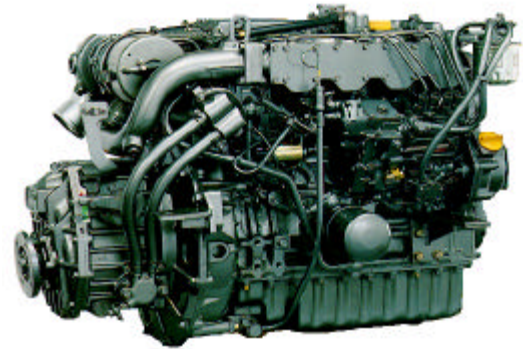

4JH3E-YEU

Yanmar Europe Marine Engine

Gaskets/Washers/O-rings

1	N/A	Gasket Set
1	129408-01330	Head Gasket
2	977770-01212	Sump Gasket (Liquid)
1	977770-01212	Timing Cover Gasket (Liquid)
1	129550-11310	Bonnet Gasket
1	129470-12130	Inlet Manifold Gasket
1	129550-13110	Exhaust Manifold Gasket
1	129472-18090	Exhaust Elbow Gasket
4	N/A	Protector, Nozzle
4	129137-11880	Seat, Nozzle
1	129470-35121	Oil Pump Gasket
1	129120-01780	Crankshaft Seal (Flywheel End)
1	977770-01212	Brg Cap Gasket (Liquid) (Flywheel End)
1	129795-01800	Crankshaft Seal/Timing Cover

4JH2-TBE Marine Engine

Bearings

5	129001-02930	Main Bearing Std
2	129150-02930	Main Thrust Bearing
3	129150-23600	B/E Bearing Std
3	129100-23910	Piston Pin Bush
1	129795-02411	Camshaft Bush

0.25mm

0.50mm

129150-02870	N/A
129150-02940	N/A
129150-23610	N/A
N/A	N/A
N/A	N/A

Cylinder Head

4	129100-11100	Inlet Valve
4	129100-11110	Exhaust Valve
4	129795-11120	Valve Springs
4	121400-11340	Valve Stem Seals (Exhaust)
4	124460-11340	Valve Stem Seals (Inlet)
8	27310-080001	Cotter, Valve Spring