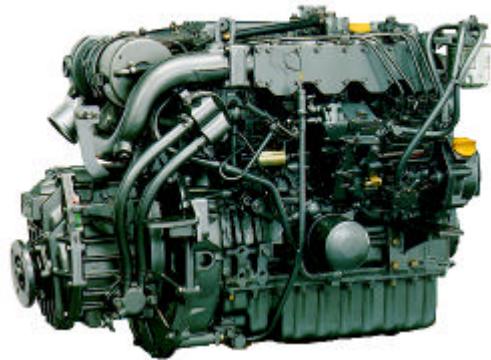

4JH3-DTE

Yanmar Europe Marine Engine

Gaskets/Washers/O-rings

1	N/A	Gasket Set
1	129693-01330	Head Gasket
1	129470-01750	Sump Gasket
2	Refer P/Book	Timing Cover Gasket
1	129550-11310	Bonnet Gasket
1	129470-12130	Inlet Manifold Gasket
1	129550-13110	Exhaust Manifold Gasket
1	129472-13520	Exhaust Elbow Gasket
4	129593-11870	Protector, Nozzle
4	129593-11880	Seat, Nozzle
1	129693-35130	Oil Pump Gasket
1	129120-01780	Crankshaft Seal (Flywheel End)
1	129470-01620	Brg Cap Gasket (Flywheel End)
1	129795-01800	Crankshaft Seal/Timing Cover

4JH2-TBE Marine Engine

Bearings

5	129150-02800	Main Bearing Std
2	129150-02930	Main Thrust Bearing
3	729150-23600	B/E Bearing Std
3	N/A	Piston Pin Bush
1	129795-02411	Camshaft Bush

0.25mm 0.50mm

129150-02870	N/A
129150-02940	N/A
129150-23610	N/A
N/A	N/A
N/A	N/A