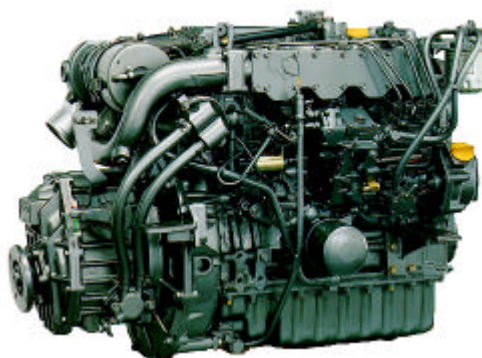

4JH2-UTE(B)

YANMAR

Diesel Power

Yanmar Marine Engine

Gaskets/Washers/O-rings

1	729573-92601	Gasket Set
1	129573-01351	Head Gasket
2	977770-01212	Sump Gasket (Liquid)
1	Refer P/Book	Timing Cover Gasket (Liquid)
1	129550-11310	Bonnet Gasket
1	129470-12130	Inlet Manifold Gasket
1	129550-13110	Exhaust Manifold Gasket
1	129472-13520	Exhaust Elbow Gasket
4	119625-11870	Protector, Nozzle
4	119625-11900	Seat, Nozzle
1	129150-32020	Oil Pump Gasket
1	129120-01780	Crankshaft Seal (Flywheel End)
1	129470-01620	Brg Cap Gasket (Liquid) (Flywheel End)
1	129795-01800	Crankshaft Seal/Timing Cover

4JH2-TBE Marine Engine

Bearings

5	129150-02800	Main Bearing Std
2	129150-02930	Main Thrust Bearing
4	129150-23600	B/E Bearing Std
4	119173-23100	Piston Pin Bush
1	129795-02411	Camshaft Bush

0.25mm 0.50mm