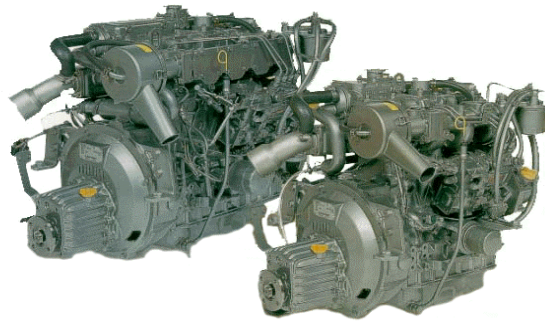

3JH3E-YEU

Yanmar Europe Marine Engine

Gaskets/Washers/O-rings

1	N/A	Gasket Set
1	129002-01331	Head Gasket
1	977770-01212	Sump Gasket (Liquid)
1	977770-01212	Timing Cover Gasket (Liquid)
1	129150-11310	Bonnet Gasket
1	129150-12111	Inlet Manifold Gasket
1	129150-13110	Exhaust Manifold Gasket
1	129472-18090	Exhaust Elbow Gasket
3	119625-11871	Protector, Nozzle
3	129137-11880	Seat, Nozzle
1	129120-35121	Oil Pump Gasket
1	129120-01780	Crankshaft Seal (Flywheel End)
1	977770-01212	Brg Cap Gasket (Liquid) (Flywheel End)
1	129795-01800	Crankshaft Seal/Timing Cover

JH3-E Marine Engine

Bearings

4	129001-02930	Main Bearing Std
2	129150-02930	Main Thrust Bearing
3	129150-23600	B/E Bearing Std
3	129100-23910	Piston Pin Bush
1	129795-02411	Camshaft Bush

0.25mm

129150-02870	N/A
129150-02940	N/A
129150-23610	N/A
N/A	N/A
N/A	N/A

0.50mm

Cylinder Head

3	129100-11100	Inlet Valve
3	129100-11110	Exhaust Valve
6	129795-11120	Valve Springs
3	121400-11340	Valve Stem Seals (Exhaust)
3	124460-11340	Valve Stem Seals (Inlet)
6	27310-080001	Cotter, Valve Spring