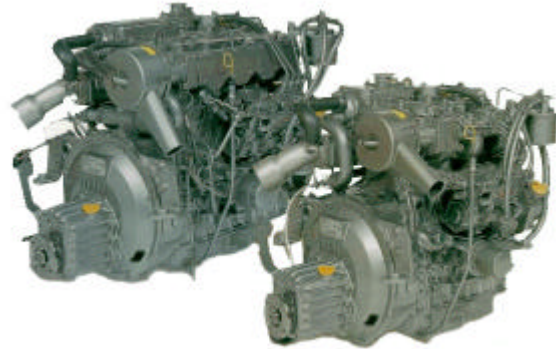

3JH2-TE

Yanmar Europe Marine Engine

Gaskets/Washers/O-rings

1	729171-92600	Gasket Set
1	129171-01330	Head Gasket
1	129198-01750	Sump Gasket
1	129470-01510	Timing Cover Gasket
1	129150-11310	Bonnet Gasket
1	129150-12111	Inlet Manifold Gasket
1	129150-13110	Exhaust Manifold Gasket
1	129472-13520	Exhaust Elbow Gasket
3	119625-11870	Protector, Nozzle
3	129137-11880	Seat, Nozzle
1	129150-32020	Oil Pump Gasket
1	129120-01780	Crankshaft Seal (Flywheel End)
1	129470-01620	Brg Cap Gasket (Flywheel End)
1	129795-01800	Crankshaft Seal/Timing Cover

JH3-E Marine Engine

Bearings

4	129150-02800	Main Bearing Std
2	129150-02930	Main Thrust Bearing
3	129150-23600	B/E Bearing Std
3	129100-23910	Piston Pin Bush
1	129795-02411	Camshaft Bush

0.25mm 0.50mm

129150-02870	N/A
129150-02940	N/A
129150-23610	N/A
N/A	N/A
N/A	N/A

Cylinder Head

3	129100-11100	Inlet Valve
3	129100-11110	Exhaust Valve
6	129795-11120	Valve Springs
3	121400-11340	Valve Stem Seals (Exhaust)
3	124460-11340	Valve Stem Seals (Inlet)
6	27310-080001	Cotter, Valve Spring