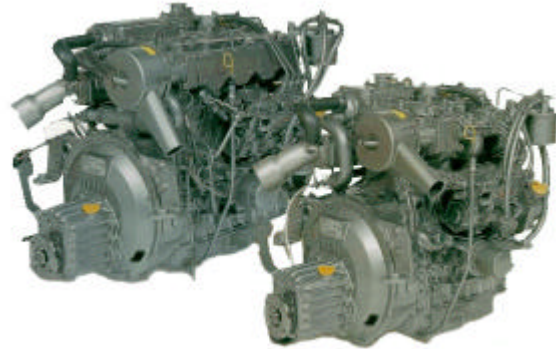

3JH2-TCE

Yanmar Europe Marine Engine

Gaskets/Washers/O-rings

1	729171-92600	Gasket Set
1	129171-01330	Head Gasket
2	129198-01750	Sump Gasket
1	129470-01510	Timing Cover Gasket
1	129150-11310	Bonnet Gasket
1	129150-12111	Inlet Manifold Gasket
1	129150-13110	Exhaust Manifold Gasket
1	129472-13520	Exhaust Elbow Gasket
3	119625-11870	Protector, Nozzle
3	129137-11880	Seat, Nozzle
1	129150-32020	Oil Pump Gasket
1	129120-01780	Crankshaft Seal (Flywheel End)
1	129470-01620	Brg Cap Gasket (Flywheel End)
1	129795-01800	Crankshaft Seal/Timing Cover

JH3-E Marine Engine

Bearings

4	129150-02800	Main Bearing Std
2	129150-02930	Main Thrust Bearing
3	129150-23600	B/E Bearing Std
3	129100-23910	Piston Pin Bush
1	129795-02411	Camshaft Bush

0.25mm 0.50mm

129150-02870	N/A
129150-02940	N/A
129150-23610	N/A
N/A	N/A
N/A	N/A

Cylinder Head

3	129100-11100	Inlet Valve
3	129100-11110	Exhaust Valve
6	129795-11120	Valve Springs
3	121400-11340	Valve Stem Seals (Exhaust)
3	124460-11340	Valve Stem Seals (Inlet)
6	27310-080001	Cotter, Valve Spring