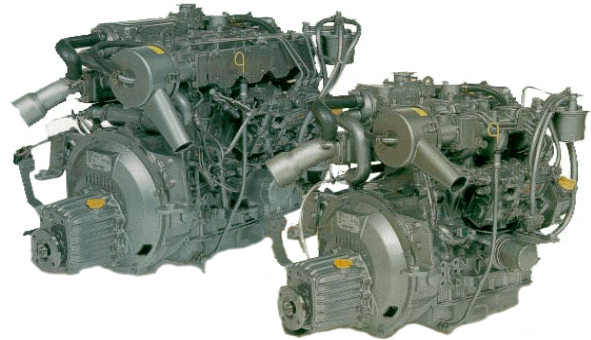

3JH2-E

Yanmar Europe Marine Engine

Gaskets/Washers/O-rings

1	729171-92600	Gasket Set
1	129171-01330	Head Gasket
1	129198-01750	Sump Gasket
1	129470-01510	Timing Cover Gasket
1	129150-11310	Bonnet Gasket
1	129150-12111	Inlet Manifold Gasket
1	129150-13110	Exhaust Manifold Gasket
1	129472-18090	Exhaust Elbow Gasket
3	119625-11870	Protector, Nozzle
3	129137-11880	Seat, Nozzle
1	129150-32020	Oil Pump Gasket
1	129120-01780	Crankshaft Seal (Flywheel End)
1	129470-01620	Brg Cap Gasket (Flywheel End)
1	129795-01800	Crankshaft Seal/Timing Cover

JH3-E Marine Engine

Bearings

4	129150-02800	Main Bearing Std
2	129150-02930	Main Thrust Bearing
3	129150-23600	B/E Bearing Std
3	129100-23910	Piston Pin Bush
1	129795-02411	Camshaft Bush

0.25mm

0.50mm

129150-02870	N/A
129150-02940	N/A
129150-23610	N/A
N/A	N/A
N/A	N/A