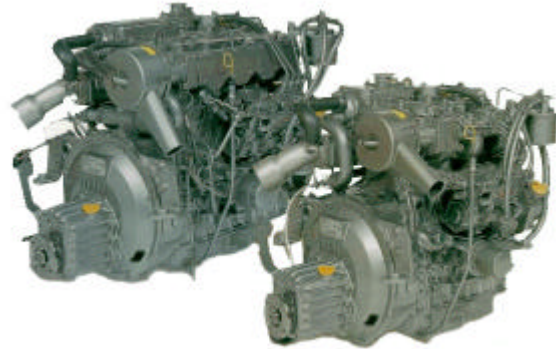

3JH2-CE

Yanmar Europe Marine Engine

Gaskets/Washers/O-rings

1	729171-92600	Gasket Set
1	129171-01330	Head Gasket
1	129198-01750	Sump Gasket
1	129470-01510	Timing Cover Gasket
1	129150-11310	Bonnet Gasket
1	129150-12111	Inlet Manifold Gasket
1	129150-13110	Exhaust Manifold Gasket
1	129472-13520	Exhaust Elbow Gasket
3	119625-11870	Protector, Nozzle
3	129137-11880	Seat, Nozzle
1	129150-32020	Oil Pump Gasket
1	129120-01780	Crankshaft Seal (Flywheel End)
1	129470-01620	Brg Cap Gasket (Flywheel End)
1	129795-01800	Crankshaft Seal/Timing Cover

JH3-E Marine Engine

Bearings

4	129150-02800	Main Bearing Std
2	129150-02930	Main Thrust Bearing
3	129150-23600	B/E Bearing Std
3	129100-23910	Piston Pin Bush
1	129795-02411	Camshaft Bush

0.25mm 0.50mm

129150-02870	N/A
129150-02940	N/A
129150-23610	N/A
N/A	N/A
N/A	N/A

Cylinder Head

3	129100-11100	Inlet Valve
3	129100-11110	Exhaust Valve
6	129795-11120	Valve Springs
3	121400-11340	Valve Stem Seals (Exhaust)
3	124460-11340	Valve Stem Seals (Inlet)
6	27310-080001	Cotter, Valve Spring