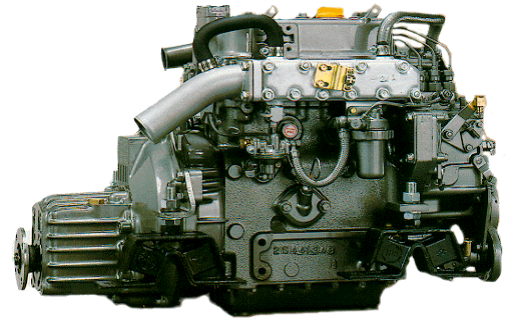

3HMF

Yanmar Marine Engine

YANMAR

Diesel Power

Gaskets/Washers/O-rings

1	NLA	Gasket Set
1	121575-01334	Head Gasket
1	121575-01751	Sump Gasket
1	121575-01511	Timing Cover Gasket
1	121550-11310	Bonnet Gasket
1	128370-13201	Exhaust Elbow Gasket
6	121550-11451	Packing, Chamber
3	128275-11490	Packing, Insulator
1	121520-01851	Fuel Lift Pump Gasket
1	121450-32021	Oil Pump Gasket
1	121551-02220	Crankshaft Seal (Flywheel End)
1	24341-001350	Brg Cap O-ring (Flywheel End)
1	121450-01801	Crankshaft Seal

3GM30 Marine Engine

Bearings

1	121520-02100	Main Bearing Std
1	721550-02810	Main Bearing (Middle)
1	721550-02800	Main Bearing (Middle)
1	121550-02110	Main Bearing (Flywheel End)
3	721550-23600	B/E Bearing Std
3	124060-23910	Piston Pin Bush
1	24101-062054	Camshaft Ball Bearing