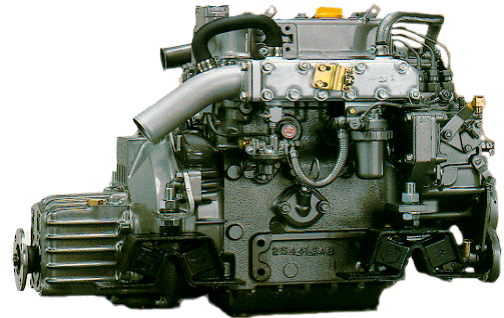

3GMD

Yanmar Marine Engine

Gaskets/Washers/O-rings

- 1 **728370-92600 Gasket Set**
- 1 128370-01331 Head Gasket
- 1 121000-01751 Sump Gasket
- 1 121575-01511 Timing Cover Gasket
- 1 128370-13201 Bonnet Gasket
- 1 128370-13201 Exhaust Elbow Gasket
- 6 124950-11450 Packing, Chamber
- 1 N/A Packing, Insulator
- 1 121520-01851 Fuel Lift Pump Gasket
- 1 121450-32021 Oil Pump Gasket
- 1 124085-02220 Crankshaft Seal (Flywheel End)
- 1 105225-02020 Brg Cap O-ring (Flywheel End)
- 1 121450-01801 Crankshaft Seal

3GM30 Marine Engine

Bearings

- 1 121450-02100 Main Bearing Std
- 1 121450-02170 Main Bearing (Middle)
- 1 121450-02160 Main Bearing (Middle)
- 1 121450-02110 Main Bearing (Flywheel End)
- 3 705311-23600 B/E Bearing Std
- 3 105225-23190 Piston Pin Bush
- 1 24101-062054 Camshaft Ball Bearing

0.25mm

0.50mm

- N/A N/A
- 105225-22570 N/A
- 728170-22540 N/A

Cylinder Head

- 3 105225-11100 Inlet Valve
- 3 105225-11110 Exhaust Valve
- 6 121575-11121 Valve Springs
- 6 124950-11340 Valve Stem Seals
- 6 27310-070001 Cotter, Valve Spring