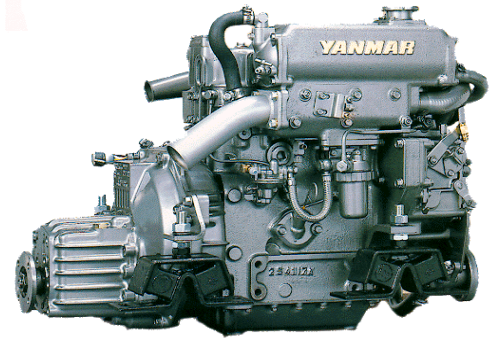

3GM30F Marine Engine

0.25mm

- 121450-02310 N/A
- 121450-02380 N/A
- 121450-02370 N/A
- 121450-02320 N/A
- 105311-23380 N/A
- N/A

0.50mm

- N/A
- N/A
- N/A
- N/A
- N/A
- N/A

0.25mm

- N/A
- 105325-22570
- 705325-22540

0.50mm

- N/A
- 105325-22580
- 705325-22550

Filters-Belt

- 1 **128270-12540 Air Filter**
- 1 **104500-55710 Fuel Filter**
- 1 **121370-55730 Fuel Filter Bowl**
- 1 **24341-000440 F/ Filter Bowl O-ring**
- 1 **119660-35150 Oil Filter**
- 1 **128670-77350 V-Belt**

Cooling /Sea Water

- 1 121575-42000 Sea Water Pump Assy
- 1 124223-42091 Impeller
- 1 721575-42500 Water Pump Shaft
- 1 124223-42110 Gasket, Cover
- 2 24107-062024 Shaft Bearings
- 1 124223-42080 Seal, Lrg
- 1 128695-42010 Fresh Water Pump Assy

Cooling Hoses, Thermostat, Anodes

- 1 121750-49800 Thermostat
- 1 129350-49540 Thermostat Gasket
- 1 128695-49520 Hose, T/Stat - FWC
- 1 128695-49530 Hose, FWC - W/Pump
- 1 128290-49510 Hose, W/Pump - Engine
- 2 27210-200300 Anode, Cylinder Block
- 1 27210-200300 Anode, Cylinder Head