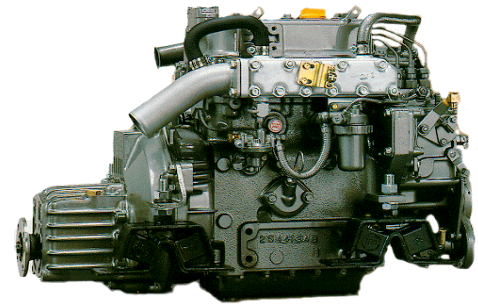

3GM30 Marine Engine

0.25mm

- 121450-02310 N/A
- 121450-02380 N/A
- 121450-02370 N/A
- 121450-02320 N/A
- 105311-23380 N/A
- N/A

0.50mm

- N/A
- N/A
- N/A
- N/A
- N/A
- N/A

0.25mm

- N/A
- 105325-22570
- 705325-22540

0.50mm

- N/A
- 105325-22580
- 705325-22550

Filters-Belt

- 1 **128270-12540 Air Filter**
- 1 **104500-55710 Fuel Filter**
- 1 **121370-55730 Fuel Filter Bowl**
- 1 **24341-000440 F/ Filter Bowl O-ring**
- 1 **119660-35150 Oil Filter**
- 1 **128670-77350 V-Belt**

Cooling /Sea Water

- 1 128270-42000 Sea Water Pump Assy
- 1 104211-42070 Impeller
- 1 124070-42060 Water Pump Shaft
- 1 104211-42090 Gasket, Cover
- 2 24107-062004 Shaft Bearings
- 1 104211-42100 Seal, Lrg

Cooling Hoses, Thermostat, Anodes

- 1 105582-49200 Thermostat
- 1 104211-49160 Thermostat Gasket
- 1 128270-49050 Hose, Pump - Bypass
- 1 128370-49020 Hose, Thermostat-Mixing
- 1 128270-49010 Hose, Bypass-Thermostat
- 1 128170-49080 Hose, Pump to Saildrive
- 2 27210-200300 Anode, Cylinder Block
- 1 27210-200300 Anode, Cylinder Head