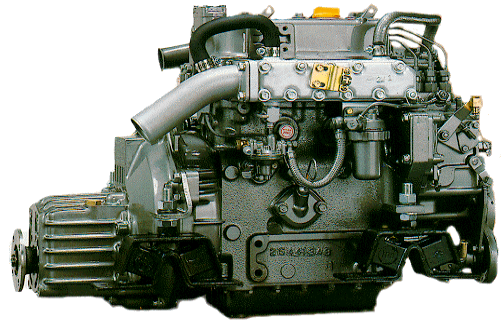

3GM30

Yanmar Marine Engine

3GM30 Marine Engine

Gaskets/Washers/O-rings

- 1 **728374-92600 Gasket Set**
- 1 128374-01911 Head Gasket
- 2 121450-01751 Sump Gasket
- 1 121575-01511 Timing Cover Gasket
- 1 121450-11310 Bonnet Gasket
- 1 121450-13251 Exhaust Manifold Gasket
- 6 124950-11450 Packing, Chamber
- 2 128275-11490 Packing, Insulator
- 1 121450-32021 Oil Pump Gasket
- 1 124085-02220 Crankshaft Seal (Flywheel End)
- 1 105225-02040 Brg Cap O-ring (Flywheel End)
- 1 121450-01801 Crankshaft Seal

Bearings

- 1 121450-02100 Main Bearing Std
- 1 121450-02170 Main Bearing (Middle)
- 1 121450-02160 Main Bearing (Middle)
- 1 121450-02110 Main Bearing (Flywheel End)
- 3 705311-23600 B/E Bearing Std
- 3 105225-23190 Piston Pin Bush
- 1 24101-062054 Camshaft Ball Bearing