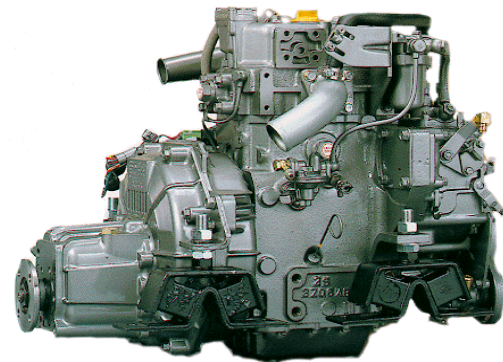

2GM20

Yanmar Marine Engine

2GM20 Marine Engine

Gaskets/Washers/O-rings

- 1 **728271-92600 Gasket Set**
- 1 128271-01911 Head Gasket
- 2 124000-01750 Sump Gasket
- 1 121575-01511 Timing Cover Gasket
- 1 128270-11310 Bonnet Gasket
- 1 128170-13201 Exhaust Elbow Gasket
- 4 124950-11450 Packing, Chamber
- 2 128275-11490 Packing, Insulator
- 1 121520-01851 Fuel Lift Pump Gasket
- 1 121450-32021 Oil Pump Gasket
- 1 124085-02220 Crankshaft Seal (Flywheel End)
- 1 105225-02040 Brg Cap O-ring (Flywheel End)
- 1 121450-01801 Crankshaft Seal

Bearings

- 1 121450-02100 Main Bearing Std
- 1 121450-02160 Main Bearing (Middle)
- 1 121450-02110 Main Bearing (Flywheel End)
- 2 705311-23600 B/E Bearing Std
- 2 105225-23910 Piston Pin Bush
- 1 24101-062054 Camshaft Ball Bearing