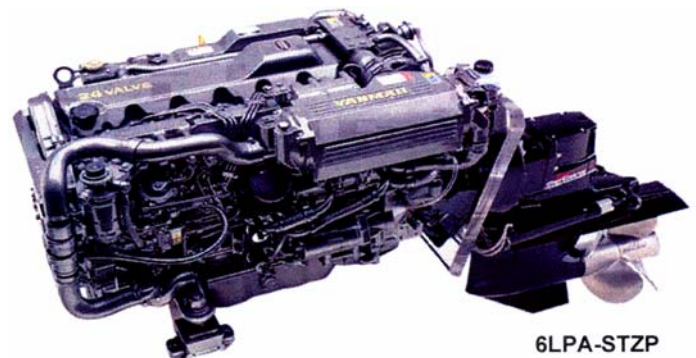

Yanmar 4LHA – STZP 240 hp

Bravo II direct injection turbo
intercooled diesel Sterndrive
Phone for the best deals and
expert advice.