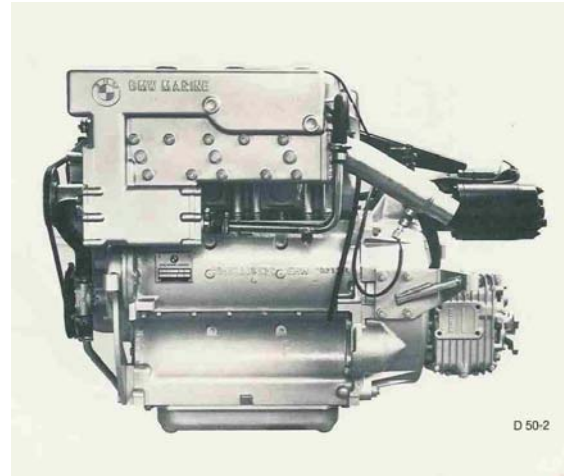

### **BMW D 190hp 6 cyl Turbo**

After cool diesel 165hp 6 cyl turbo  
diesel, dash and looms excellent  
condition, just serviced, full history 150  
hours since rebuild

### **Mercruiser D7.3 L D-Tronic 300hp bobtail engine**

Brand new instruments and loom, 1 hour  
running from brand new, immaculate  
condition. Suitable for sterndrive or  
inboard application.

### **BMW Marine Diesel D50**

3 cylinder 50 hp with Hurth gear box  
Loom and instruments  
Just been serviced

### **Yanmar 1GM 10 Bobtail Engine**

**S/H**

Includes Dash and Loom