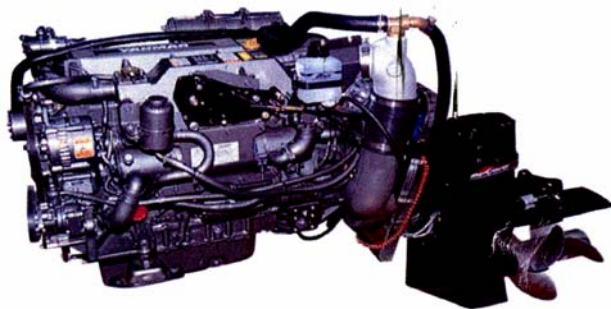

### **BMW D 190hp 6 cyl Turbo**

After cool diesel 165hp 6 cyl turbo  
diesel, dash and looms excellent  
condition, just serviced, full history 150  
hours since rebuild

### **BMW Marine Diesel D50**

3 cylinder 50 hp with Hurth gear box  
Loom and instruments  
Just been serviced

### **Yanmar 1GM 10 Bobtail Engine**

**S/H**

Includes Dash and Loom

### **Yanmar 6LPA – STZP 315 hp**

Bravo II direct injection turbo  
intercooled Diesel Sterndrive  
Phone for the best deals and  
expert advise.