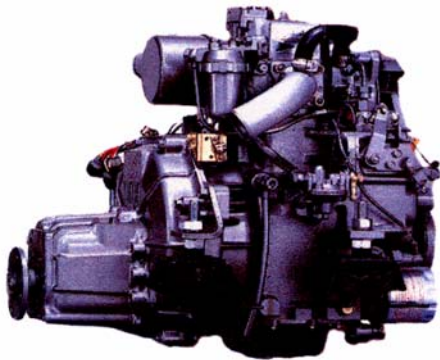

## Engine Repower Catalogue

**496 Mercruiser Magnum DTS 375hp**  
Smart Craft Gauges, Bravo II drive  
Full Factory Warranty, Complete  
Assembly,  
2 Available.

### **BMW D 190hp 6 cyl Turbo**

After cool diesel 165hp 6 cyl turbo  
diesel, dash and looms excellent  
condition, just serviced, full history 150  
hours since rebuild

### **Mercruiser D7.3 L D-Tronic 300hp bobtail engine**

Brand new instruments and loom, 1 hour  
running from brand new, immaculate  
condition. Suitable for sterndrive or  
inboard application.

### **Yanmar 1GM 10 Bobtail Engine**

**S/H**

Includes Dash and Loom