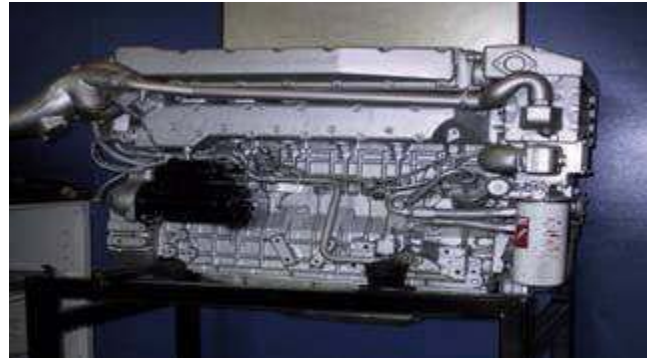

## Engine Repower Catalogue

**496 Mercruiser Magnum DTS 375hp**  
Smart Craft Gauges, Bravo II drive  
Full Factory Warranty, Complete  
Assembly,  
2 Available.

### **BMW D 190hp 6 cyl Turbo**

After cool diesel 165hp 6 cyl turbo  
diesel, dash and looms excellent  
condition, just serviced, full history 150  
hours since rebuild

### **Mercruiser D7.3 L D-Tronic 300hp bobtail engine**

Brand new instruments and loom, 1 hour  
running from brand new, immaculate  
condition. Suitable for sterndrive or  
inboard application.

### **BMW Marine Diesel D50**

3 cylinder 50 hp with Hurth gear box  
Loom and instruments  
Just been serviced